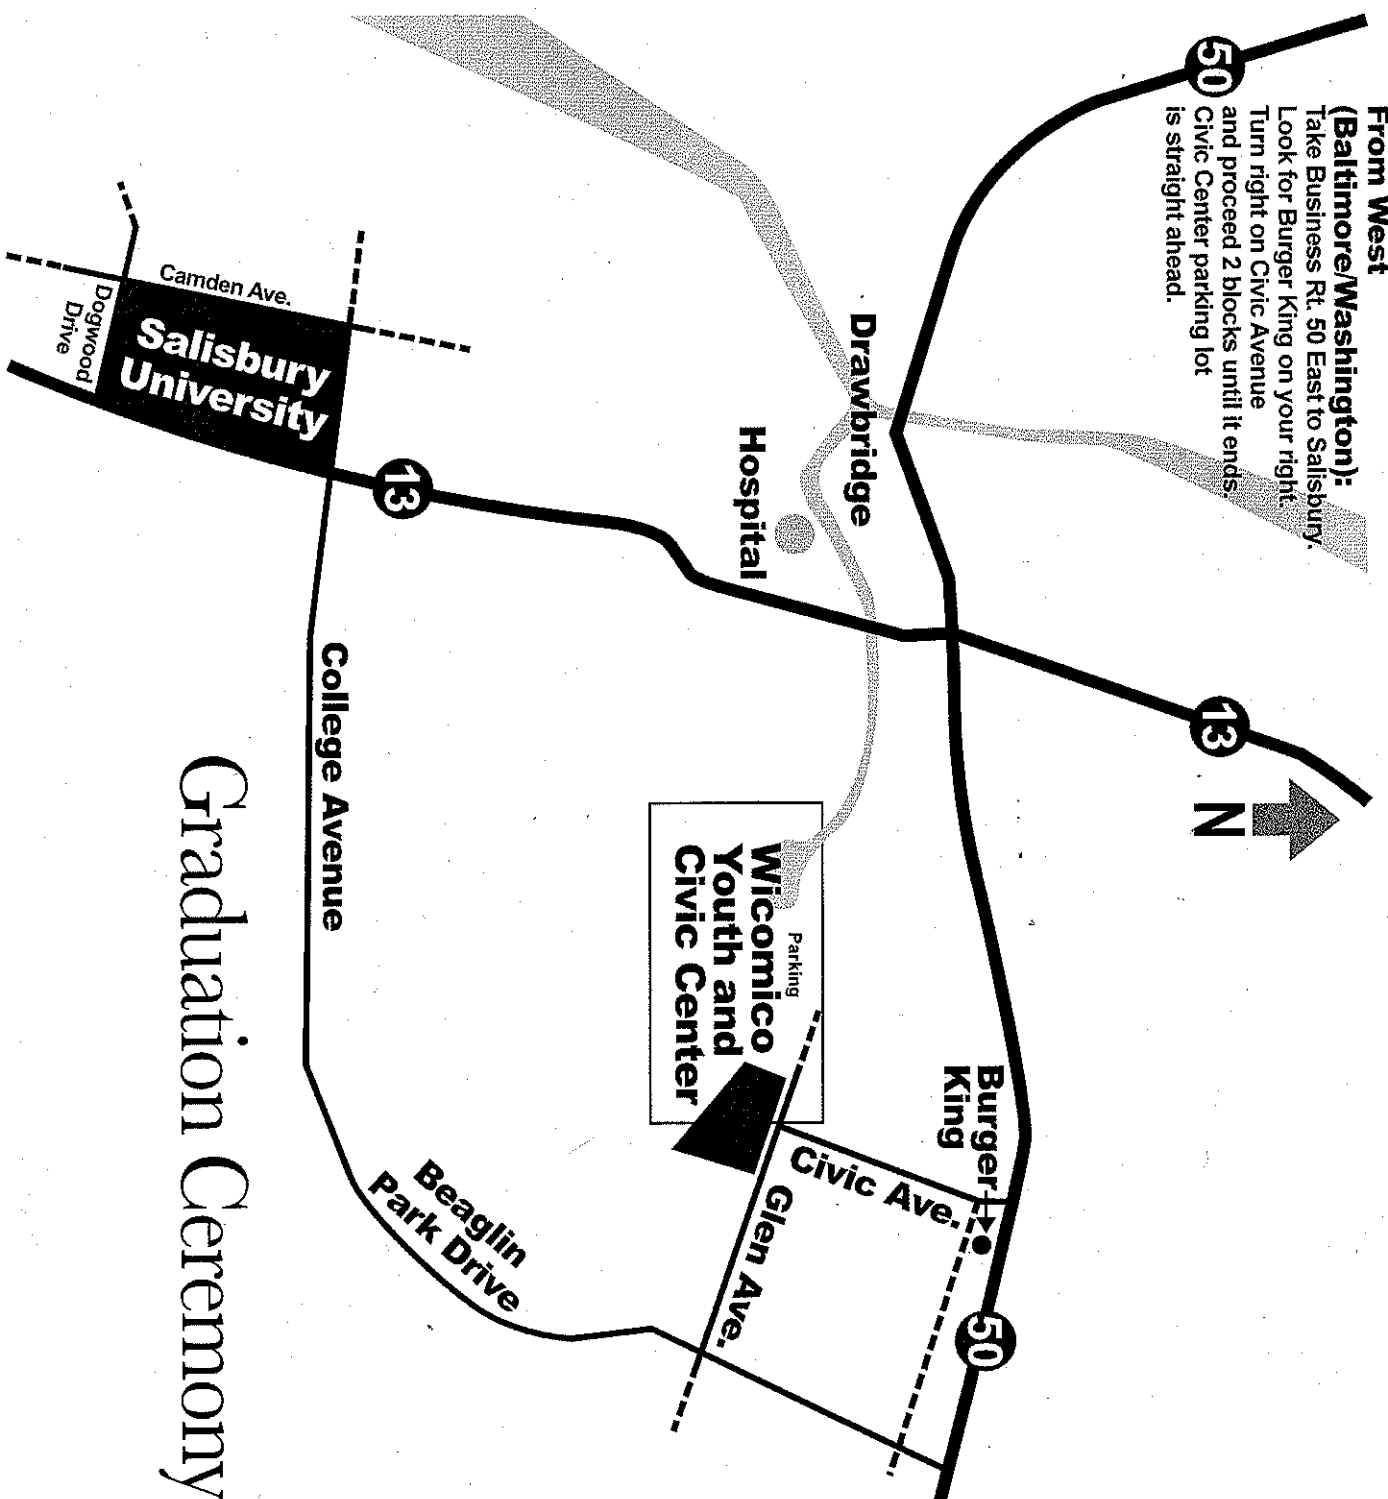

**From West  
(Baltimore/Washington):**  
 Take Business Rt. 50 East to Salisbury.  
 Look for Burger King on your right.  
 Turn right on Civic Avenue  
 and proceed 2 blocks until it ends.  
 Civic Center parking lot  
 is straight ahead.

**From North:**  
 Take Rt. 13 Bypass South.  
 Take exit marked  
 "Rt. 50 West / Salisbury."  
 Once on Rt. 50, get in left lane  
 and look for Burger King  
 on your left.  
 Turn left on Civic Avenue and  
 proceed 2 blocks until it ends.  
 Civic Center parking lot  
 is straight ahead.

**From East (Ocean City):**  
 Take Business Rt. 50 West to  
 Salisbury. Get in the left lane and  
 look for Burger King on your left.  
 Turn left on Civic Avenue and  
 proceed 2 blocks until it ends.  
 Civic Center parking lot  
 is straight ahead.

**From South:**  
 Take Rt. 13 Bypass North.  
 Take exit marked  
 "Rt. 50 West / Salisbury."  
 Once on Rt. 50, get in left lane  
 and look for Burger King  
 on your left.  
 Turn left on Civic Avenue and  
 proceed 2 blocks until it ends.  
 Civic Center parking lot  
 is straight ahead.