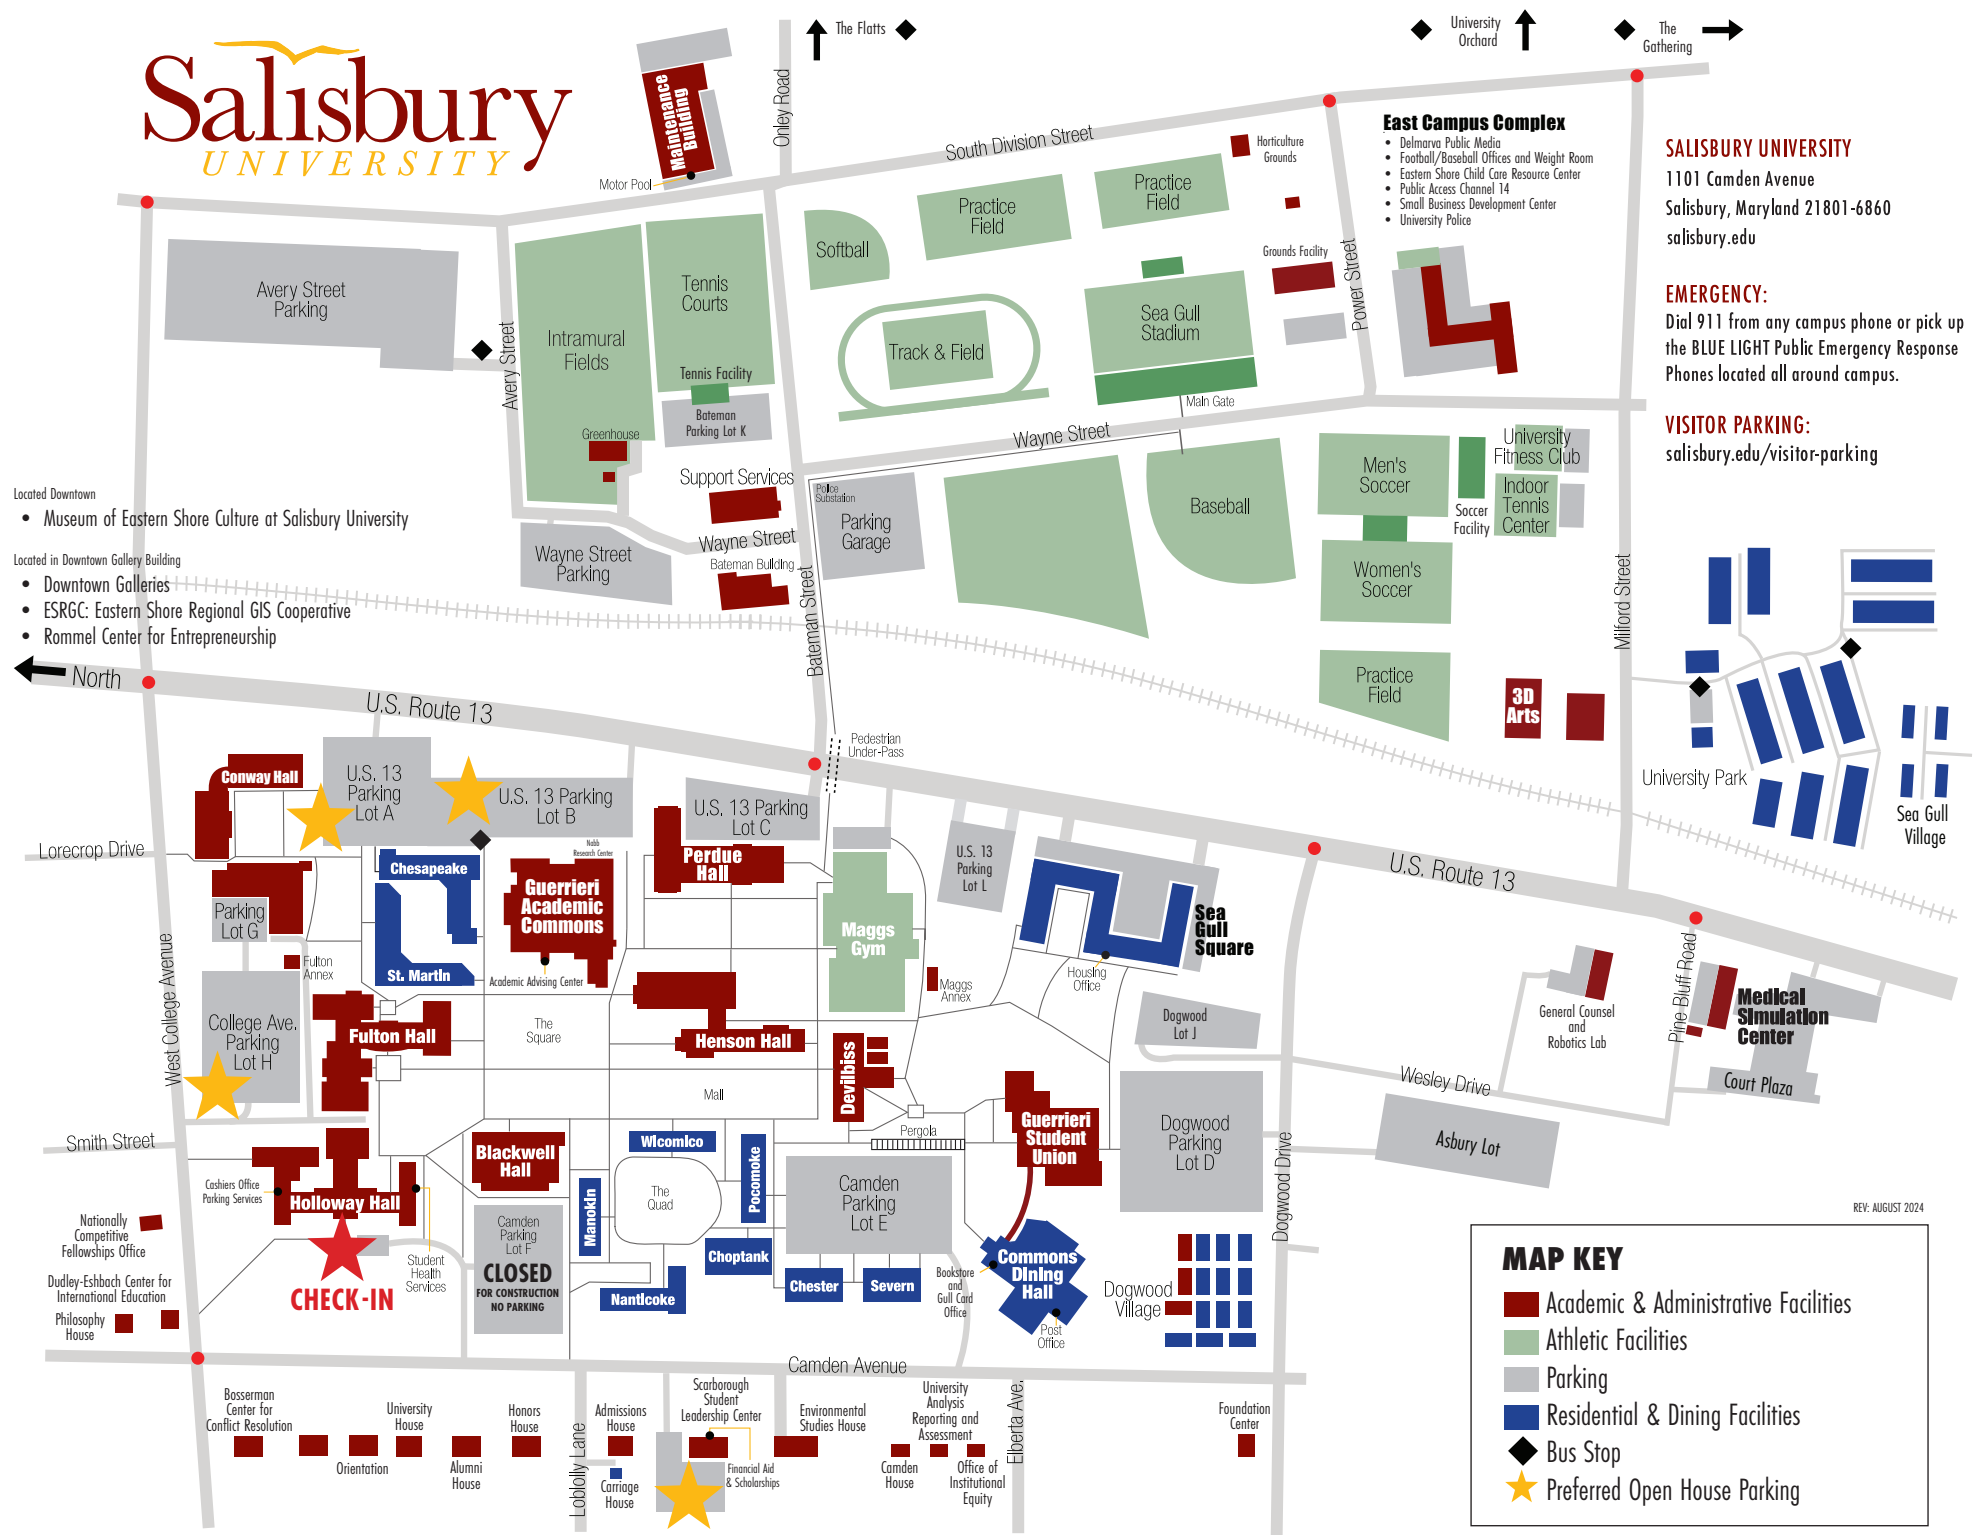

Salisbury University

1. Located Downtown
2. Museum of Eastern Shore Culture at Salisbury University
3. Located in Downtown Gallery Building
4. Downtown Galleries
   - ESRGC: Eastern Shore Regional GIS Cooperative
   - Rommel Center for Entrepreneurship

East Campus Complex

SALISBURY UNIVERSITY

1101 Camden Avenue
Salisbury, Maryland 21801-6860
salisbury.edu

EMERGENCY:

Dial 911 from any campus phone or pick up the BLUE LIGHT Public Emergency Response Phones located all around campus.

VISITOR PARKING:

salisbury.edu/visitor-parking

MAP KEY

- Academic & Administrative Facilities
- Athletic Facilities
- Parking
- Residential & Dining Facilities
- Bus Stop
- ★ Preferred Open House Parking

REV: AUGUST 2024